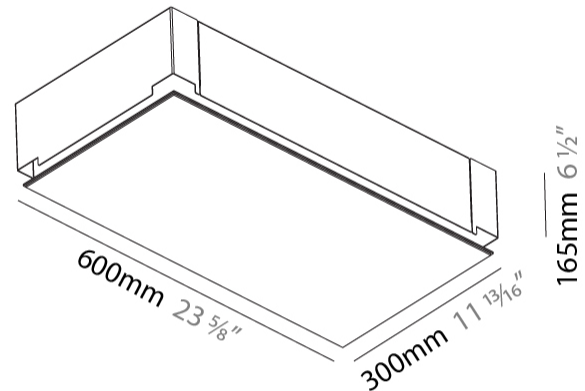

GENERAL

Series: Pi2
Subseries: Pi2 Whiteline
Brand: Prolicht
Division: Architectural
Mounting Type: Trimless
Mounting Location: Ceiling
Subcategory: Ambient

PHYSICAL

Shape: Rectangle
Length (mm): 600
Length (in): 23 5/8
Width (mm): 300
Width (in): 11 13/16
Depth (mm): 165
Depth (in): 6 1/2
Ceiling Thickness (mm): 10 / 12.5 / 15 / 25 / 30
Ceiling Thickness (in): 3/8 or 1/2 or 9/16 or 1 or 1 3/16
Min. Recessing Depth (mm): 180
Min. Recessing Depth (in): 7 1/16
Light Distribution: Direct
Weight (kg): 6.557
Weight (lbs): 14.53
Diffuser: PMMA - Opal
Fixture Material: Extruded Aluminum / Steel
Cut-out Measurements: 635mm / 25" x 335mm / 13 3/16"
Upon Request: Unique Sizes Unique Ceiling Thickness Unique Mounting Depth Spot Inserts

ELECTRICAL

Lamp Type: LED (Zhaga Standard)
Input Wattage (W): 26
Total Output Wattage (W): 23
Dimming: [Tri-Mode (Non-Dimming and Phase Dimming (120Vac only) and 0-10V Dimming)](#)
Driver Included: Yes
Driver Location: Integrated
Driver Type: Constant Current - Universal
Driver Class: Class 2
Input Voltage (V): 120 - 277
Constant Current (MA): 350

LED

[Color Temperature (°K): 3000 / 3500 / 4000](#)
Max. Delivered Lumen (lm): 1940 / 1970 / 2010
CRI: >80 CRI
Efficiency (%): 0.651
Lamp Life (hrs): 50000
Upon Request: RGB-W Tunable White Special Color Temperature CRI90

OPTICAL

RATINGS AND CERTIFICATIONS

Certified By: Certified for North American Standards
IP rating: IP20