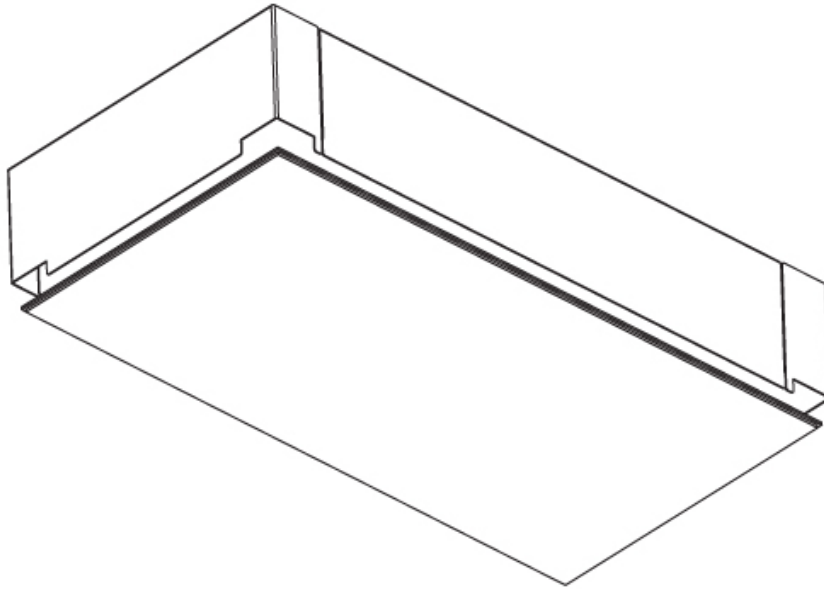

PI2 WHITELINE TRIMLESS

A36814-

PROJECT

TYPE

SPECIFIER

QUANTITY

DATE