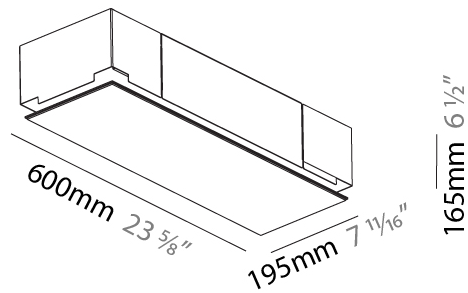

GENERAL

Series: Pi2
Subseries: Pi2 Whiteline
Brand: Prolicht
Division: Architectural
Mounting Type: Trimless
Mounting Location: Ceiling
Subcategory: Ambient

PHYSICAL

Shape: Rectangle
Length (mm): 600
Length (in): 23 5/8
Width (mm): 195
Width (in): 7 11/16
Depth (mm): 165
Depth (in): 6 1/2
Ceiling Thickness (mm): 10 / 12.5 / 15 / 25 / 30
Ceiling Thickness (in): 3/8 or 1/2 or 9/16 or 1 or 1 3/16
Min. Recessing Depth (mm): 180
Min. Recessing Depth (in): 7 1/16
Light Distribution: Direct
Weight (kg): 4.2
Weight (lbs): 9.24
Diffuser: PMMA - Opal
Fixture Material: Extruded Aluminum / Steel
Cut-out Measurements: 635mm / 25" x 230mm / 9 1/16"
Upon Request: Unique Sizes Unique Ceiling Thickness Unique Mounting Depth Spot Inserts

ELECTRICAL

Lamp Type: LED (Zhaga Standard)
Total Output Wattage (W): 19.1
Dimming: [Tri-Mode (Non-Dimming and Phase Dimming (120Vac only) and 0-10V Dimming)](#)
Driver Included: Yes
Driver Location: Integrated
Driver Type: Constant Current - Universal
Driver Class: Class 2
Input Voltage (V): 120 - 277
Constant Current (MA): 500

LED

Color Temperature (°K): [3000](#) / [3500](#) / [4000](#)
Max. Delivered Lumen (lm): 1430 / 1538 / 1570
CRI: >80 CRI
Efficiency (%): 58.2
Lamp Life (hrs): 50000
Upon Request: RGB-W Tunable White Special Color Temperature CRI90

OPTICAL

RATINGS AND CERTIFICATIONS

Certified By: Certified for North American Standards
IP rating: IP20